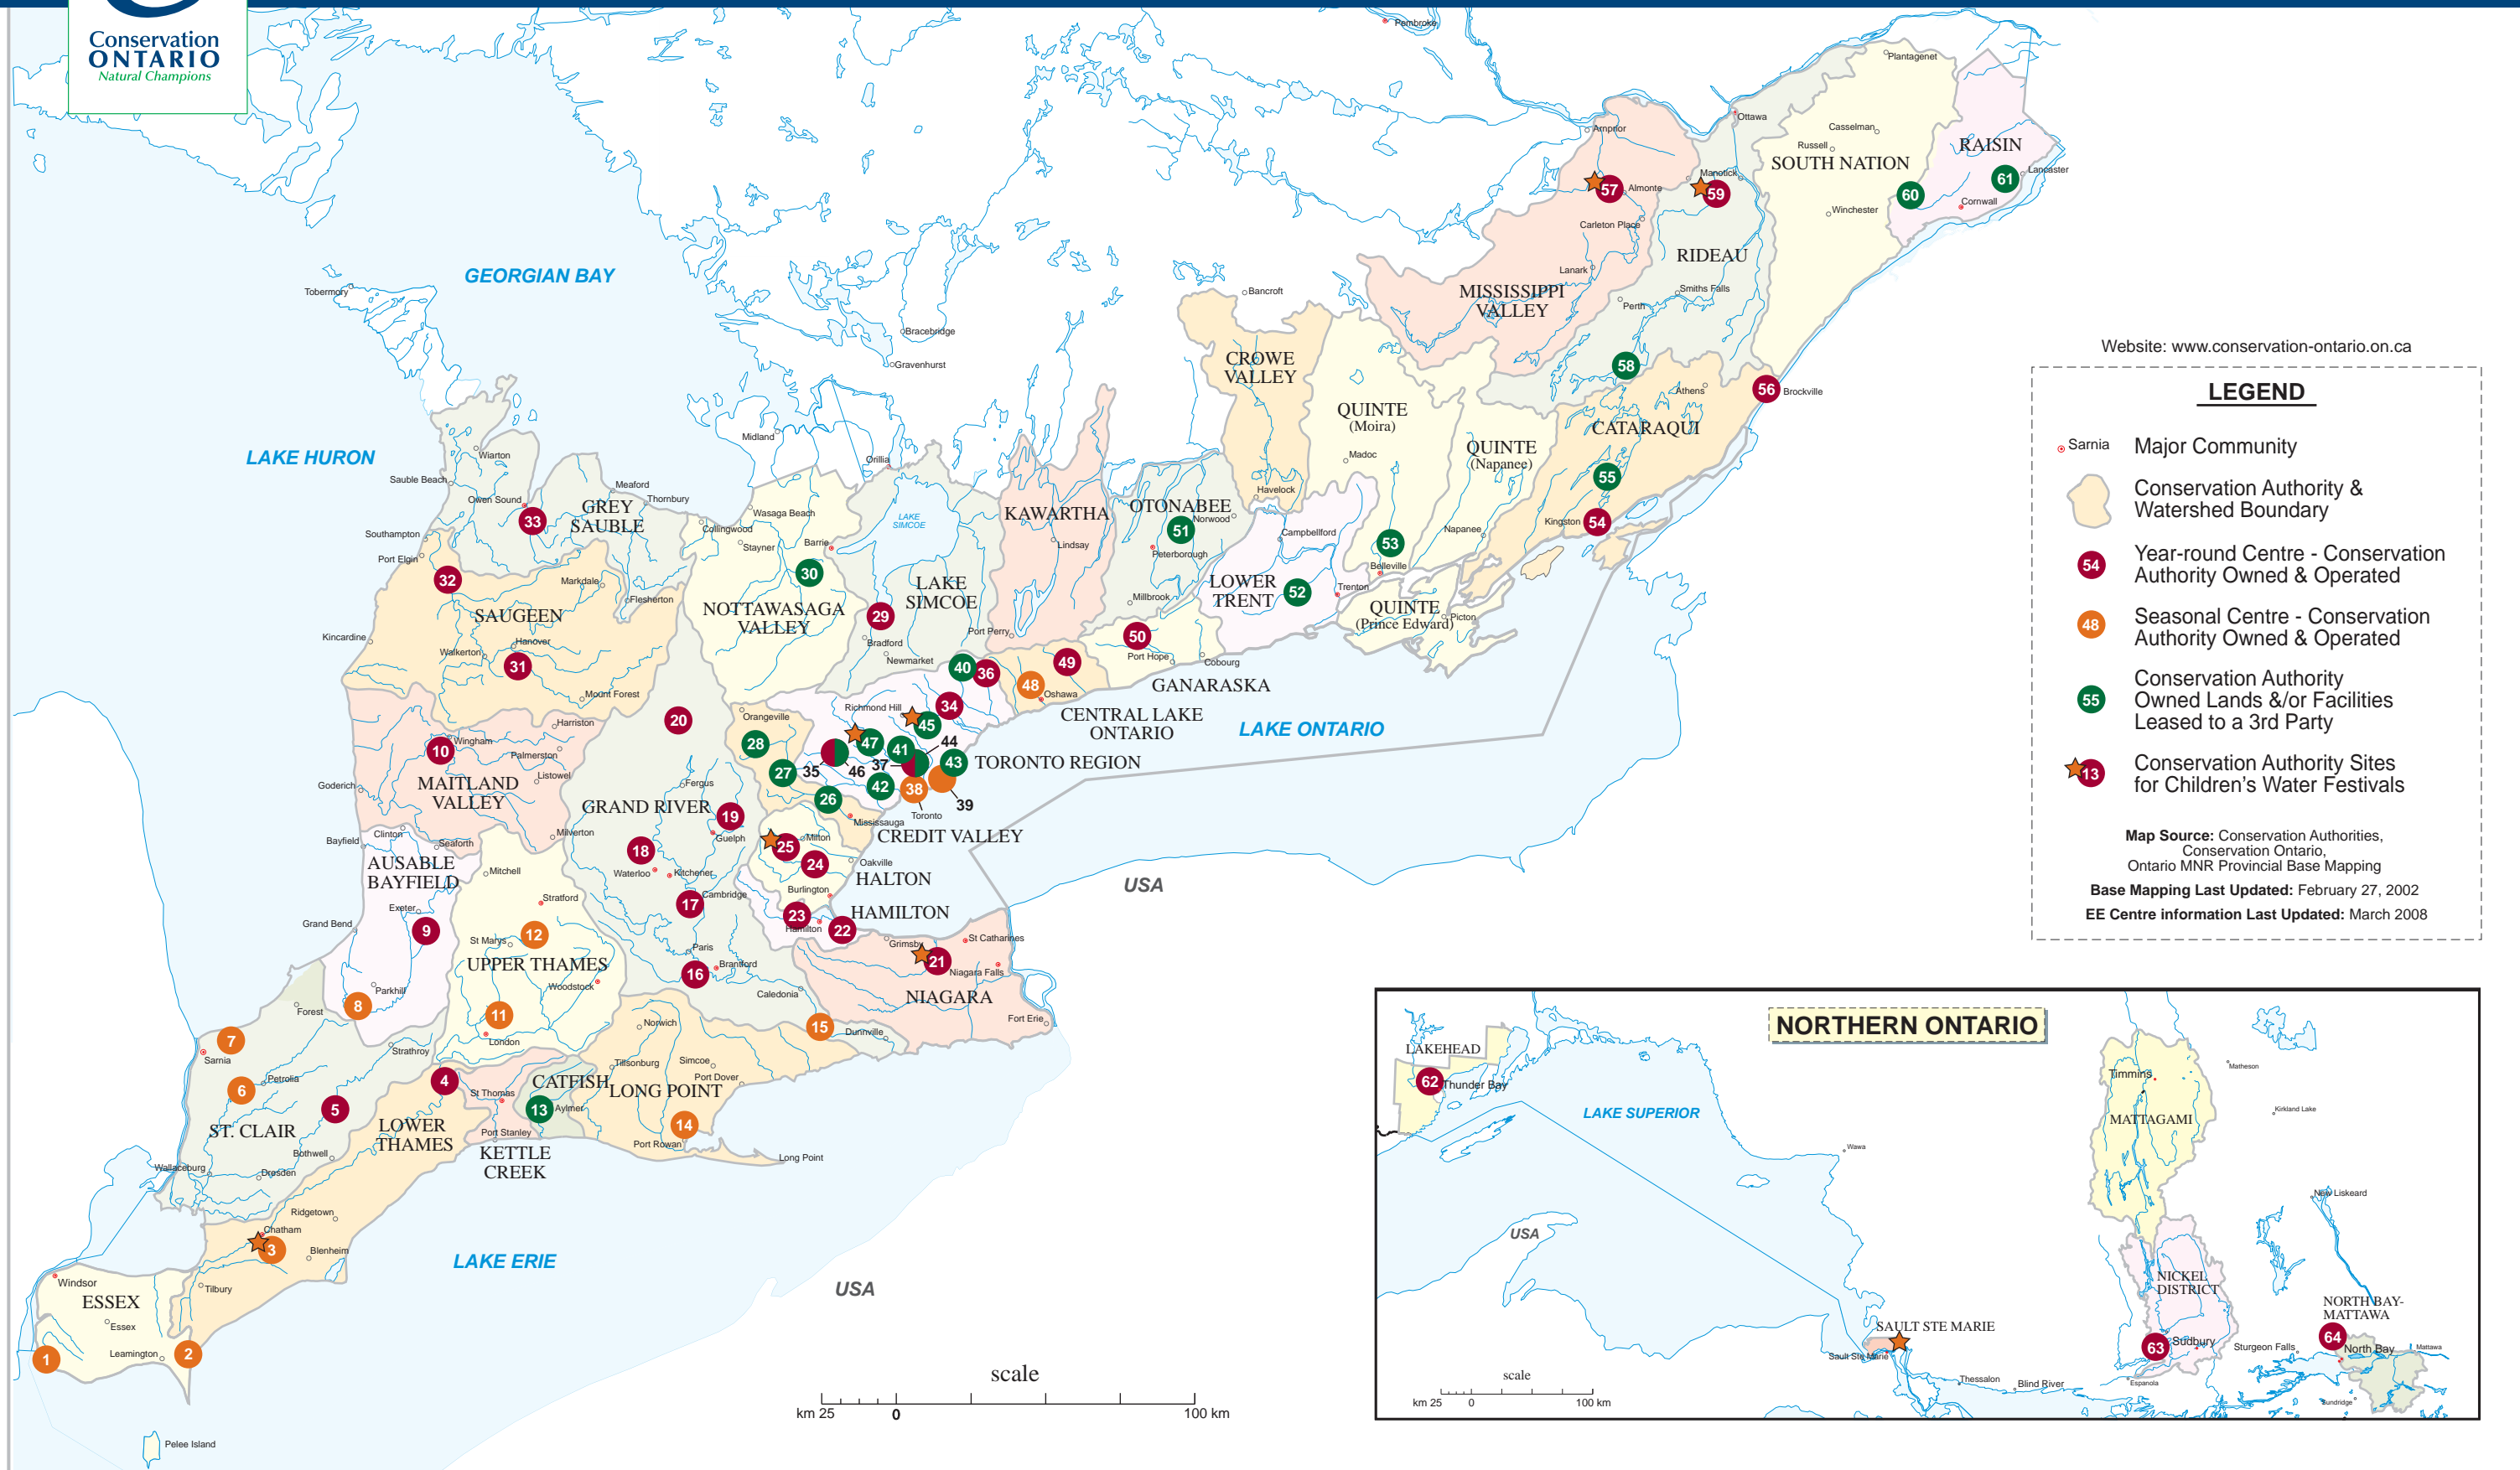

Conservation
ONTARIO
Natural Champions

CONSERVATION AUTHORITIES OUTDOOR ENVIRONMENTAL EDUCATION CENTRES

CONSERVATION AUTHORITIES OUTDOOR ENVIRONMENTAL EDUCATION CENTRES

EE Number	EE Centre Name	Location	Code
South Western Ontario			
Essex Region CA			
1	Holiday Beach/Big Creek CA	Amherstburg	
2	Hillman Marsh	Leamington	
Lower Thames Valley CA			
3	CM Wilson (pavillion)	Chatham	★
4	Long Woods Rd RC	Mt. Brydges	
St. Clair Region CA			
5	AW Campbell	Strathroy	
6	Lorne C. Henderson	Petrolia	
7	Wawanosh Wetlands	Sarnia	
Asusable Bayfield CA			
8	Rock Glen	Arkona	
9	Morrison Dam	Exeter	
Maitland Valley CA			
10	Wawanosh	Wingham	
Upper Thames River CA			
11	Fanshaw (Pavillion)	London	
12	Wildwood	St. Mary's	
Catfish Creek CA			
13	Jaffa Environmental EC	Aylmer	
Long Point Region CA			
14	Backus Heritage	Port Rowan	
Grand River CA			
15	Taquanyah	Cayuga	
16	Apps' Mill	Brantford	
17	Shade's Mills	Cambridge	
18	Laurel Creek	Kitchener/Waterloo	
19	Guelph Lake	Guelph	
20	Luther Marsh	Grand Valley	
Niagara Peninsula CA			
21	Balls Falls EC	Jordan	★
Hamilton CA			
22	Mt. Albion	Hamilton	
23	Dundas Valley	Dundas	
Conservation Halton			
24	Crawford Lake	Milton	
25	Mountsberg	Campbellville	★
Credit Valley Conservation			
26	Silver Creek	Georgetown	
27	Terra Cotta (2009)	Halton Hills	
28	Island Lake EC	Orangeville	
Lake Simcoe Region CA			
29	Scanlon Creek Day Center	Bradford-W. Gwillimbury	
29	Prof. Smith Residential Center	Bradford-W. Gwillimbury	
Nottawasaga Valley CA			
30	John L. Jose EEC	Essa	
Saugeen Valley CA			
31	Headquarters Resource Center	Hanover	
32	Sutherland Center	Paisley	
Grey Sauble CA			
33	Inglis Falls	Owen Sound	

Legend

-  Year-round centre - CA owned & operated
-  Seasonal centre - CA owned & operated
-  CA-owned lands and/or facilities leased to a third party
-  CA sites for Children's Water Festivals